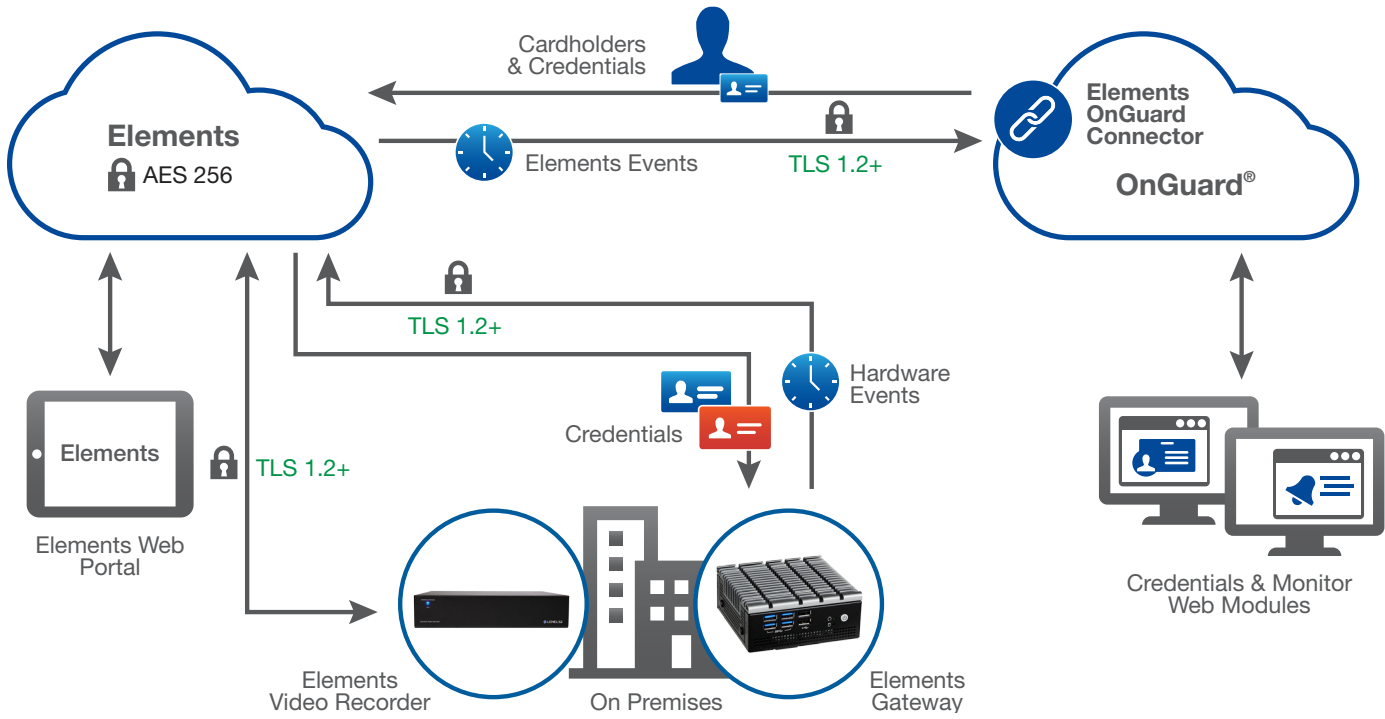

Elements

Data flow between the Elements solution and OnGuard system using the Elements OnGuard Connector