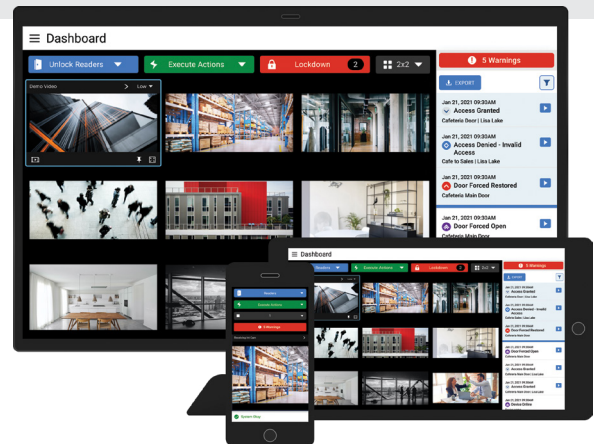

Elements

Security in its simplest form

Overview

The LenelS2™ Elements™ solution is a comprehensive, intuitive access control and video solution built for the cloud. The Elements solution is a scalable solution that's ideal for cloud-first organizations and those needing to replace aging servers and software. The solution is available as a standalone solution but can also integrate with the OnGuard® access control platform using the Elements OnGuard Connector to extend enterprise-level security to any building or office.

User Interface: The Elements web portal – the user interface – is simple and intuitive for users of any background. The web portal is designed to be accessible and usable from any device including mobile phones and browsers.

Video Recorder: Designed specifically for the Elements solution, the Elements Video Recorder provides a cost-effective, high performance on-premise video storage solution, which enables secure access to video from anywhere and at any time via the cloud.