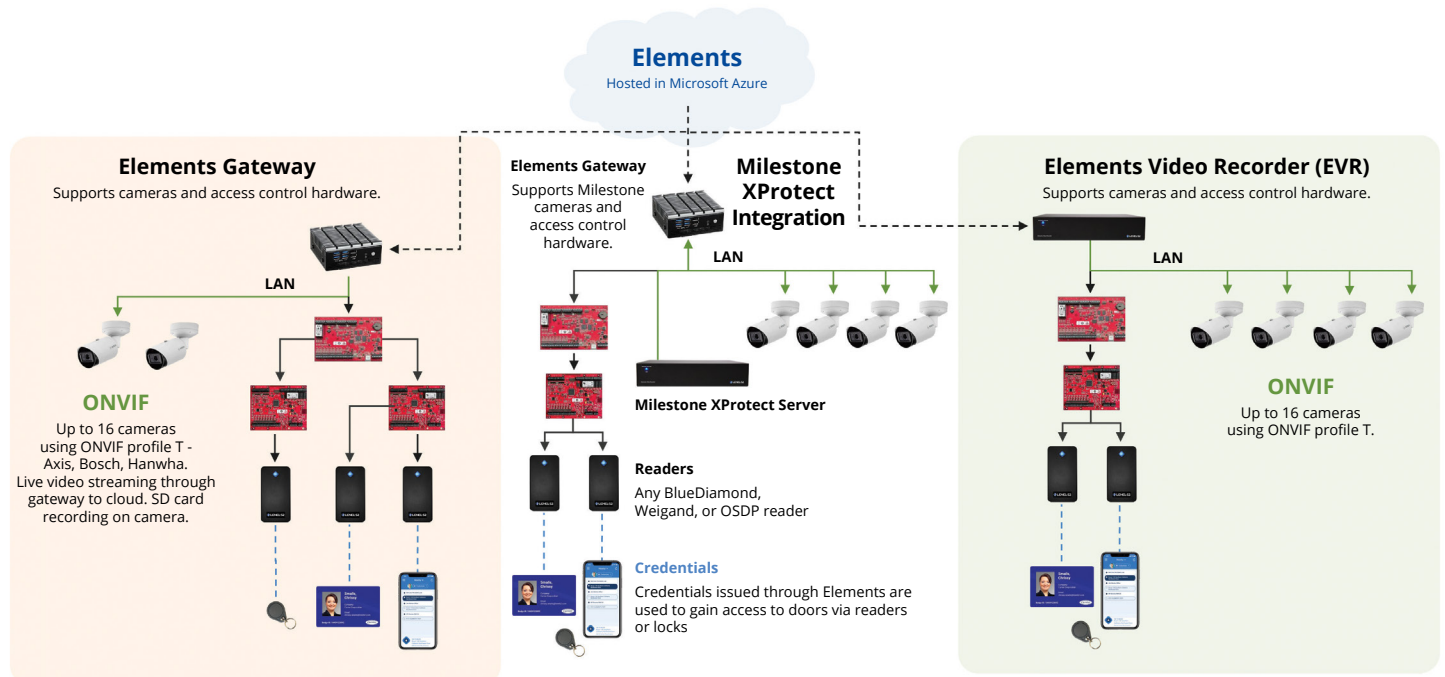

Deployment Options